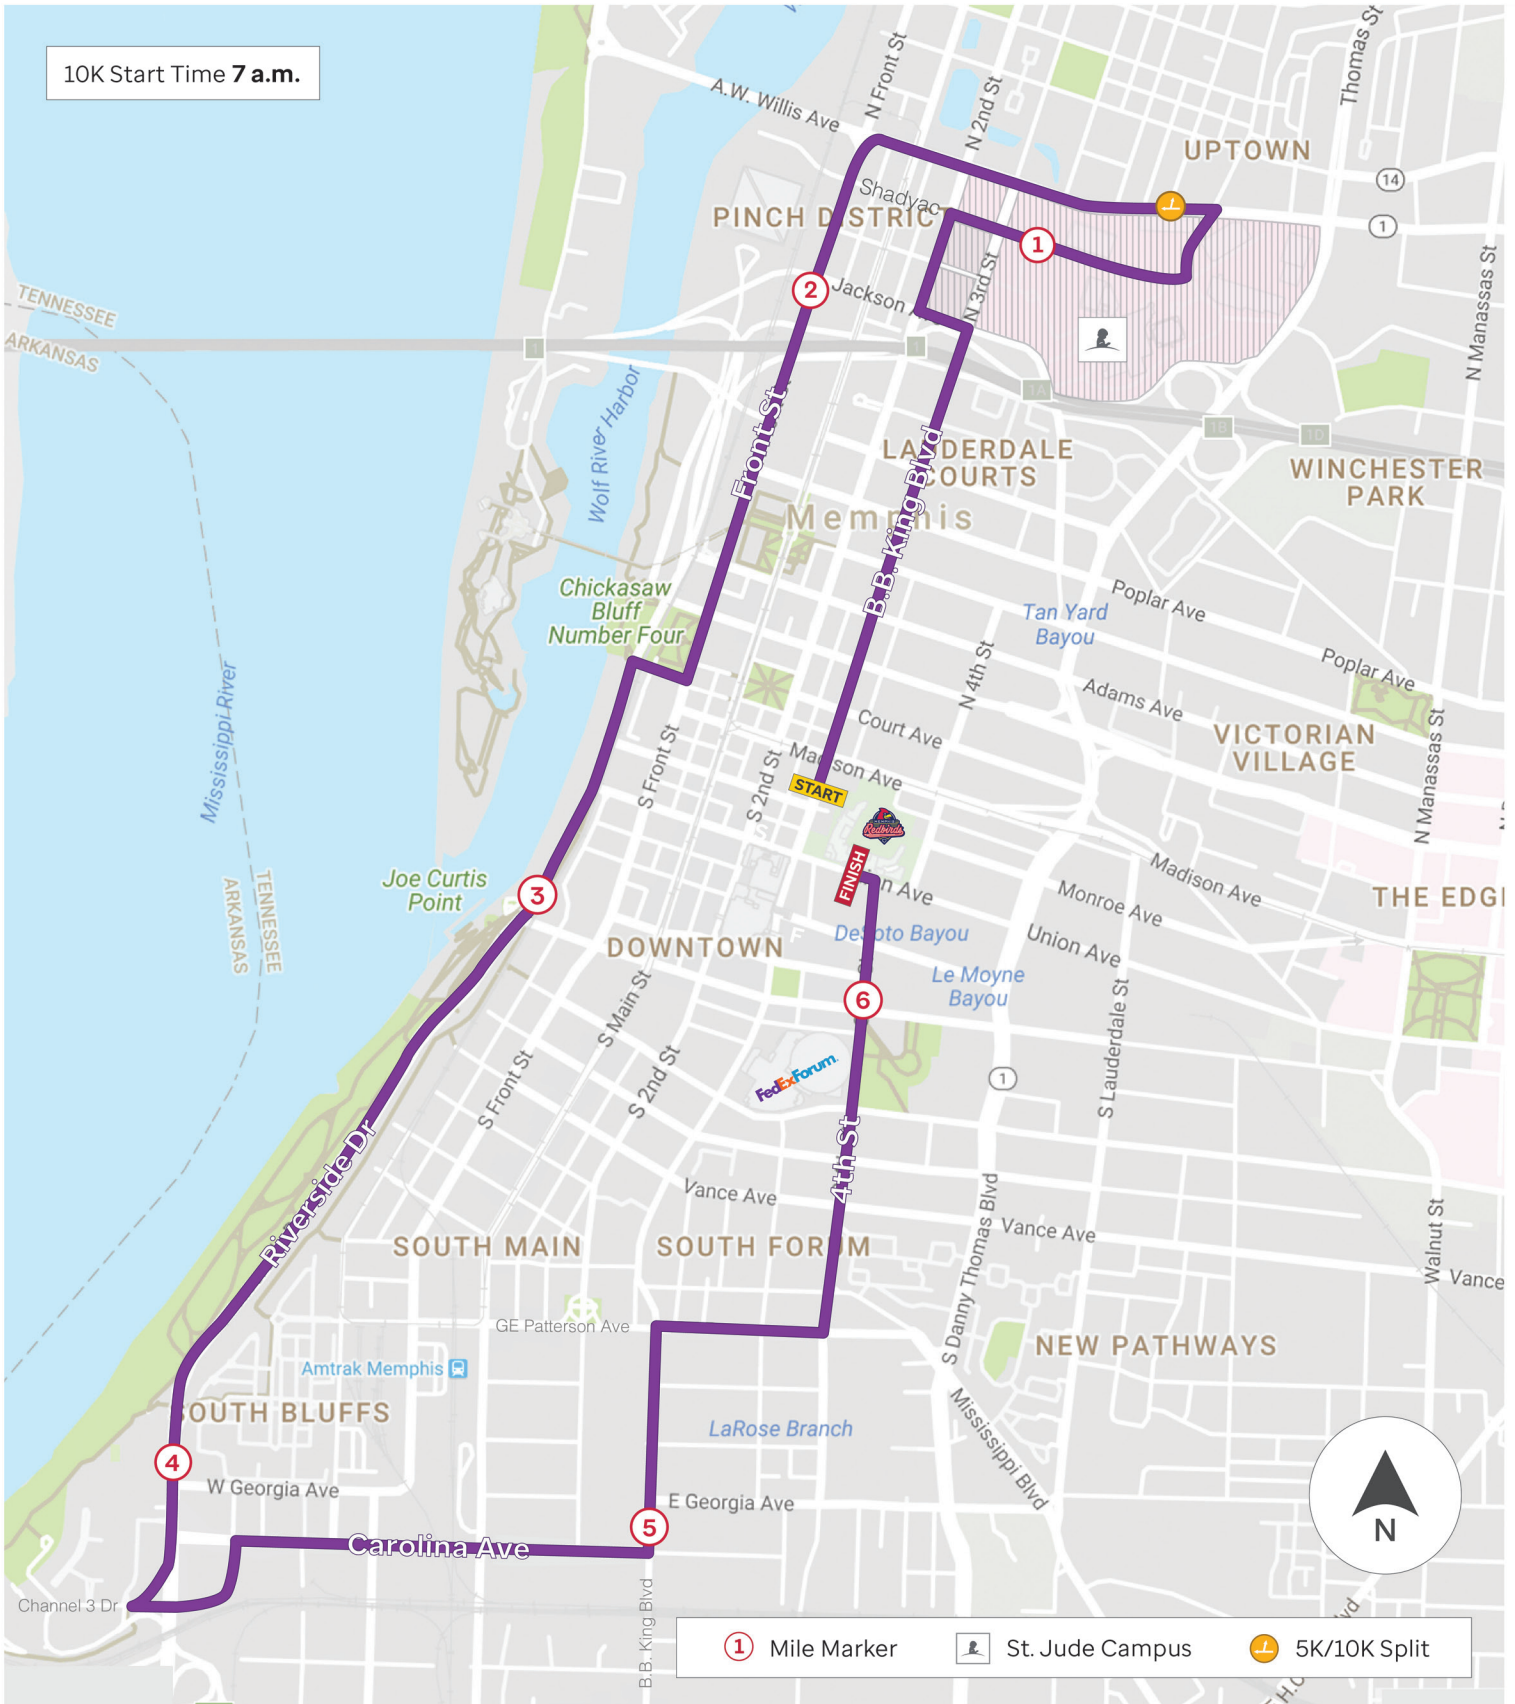

St. Jude Memphis Marathon® Weekend

Presented By *Juice* PLUS+

10K 2018 COURSE MAP

10K Start Time **7 a.m.**

① Mile Marker

👤 St. Jude Campus

👉 5K/10K Split

10K

- ▲ Start northbound on BB King
- ↶ Turn left (west) on Jackson Ave.
- ↷ Turn right (north) on 2nd St.
- ↷ Turn right (east) on Shadyac which becomes Danny Thomas Pl. when entering the St. Jude campus
- ① Pass Mile 1
- ↶ Turn left (north) on St. Jude Pl. and exit the St. Jude campus
- ↶ Turn left (west) on AW Willis
- ↷ Turn right (south) at 5K splits away at 6th St.
- ↶ Turn left (south) on Front St.
- ② Pass Mile 2
- ↷ Turn right (west) on Court Ave.
- ↶ Turn left (south) on Riverside Dr.
- ③ Pass Mile 3 and ④ Mile 4
- ↷ Turn right (east) on ramp to Channel 3 Dr.
- ↶ Turn left (east) at top of ramp on Channel 3 Dr.
- ↷ Turn right (east) on Carolina Ave.
- ↶ Turn left (north) on BB King
- ⑤ Pass Mile 5
- ↷ Turn right (west) on GE Patterson Ave.
- ↶ Turn left (north) on 4th St.
- ⑥ Pass Mile 6
- ↶ Turn left (west) on Union Ave.
- Finish at Auto Zone Park