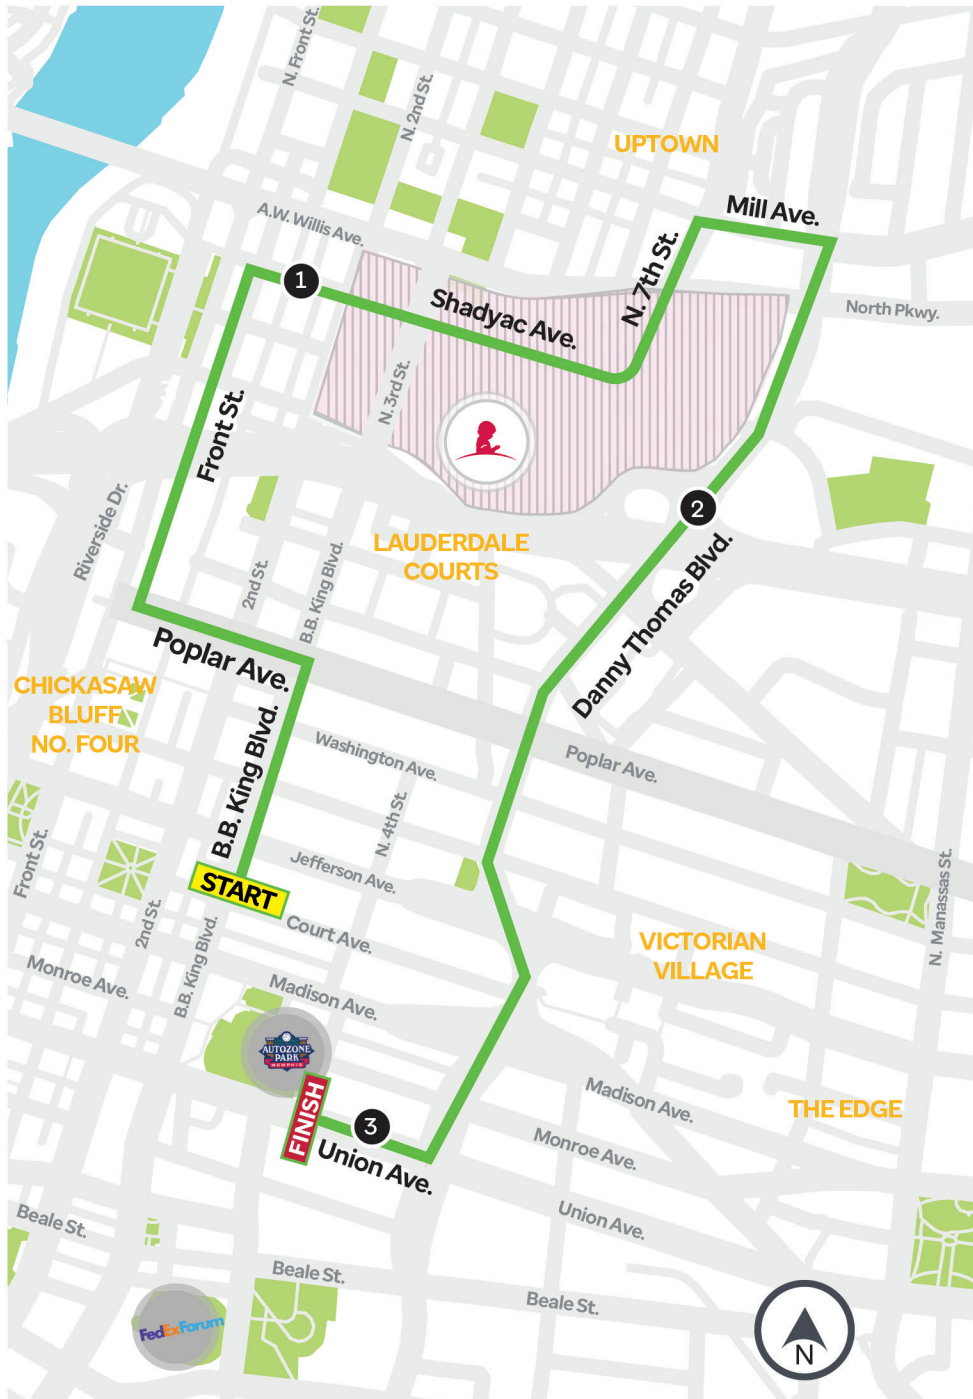

St. Jude Memphis
Marathon® Weekend

Presented By Juice PLUS+

2022 5K COURSE MAP AND TURN-BY-TURN

USATF Certification: TN21053MS

- ▲ **START:** On B.B. King Blvd. at the intersection of Court Ave.
- ↶ Turn left onto Poplar Ave.
- Turn right onto Front St.
- Turn right onto Shadyac Ave.
- ① **MILE 1:** On Shadyac Ave. (near intersection of Center Ln.)
 - ↑ Enter St. Jude Children's Research Hospital® Campus
 - ↶ Turn left onto A.W. Willis Ave.
 - ↑ Continue straight onto N. 7th St.
 - Turn right onto Mill Ave.
 - Turn right onto Danny Thomas Blvd.
- ② **MILE 2:** On Danny Thomas Blvd. (between the I-40 ramps)
 - Turn right onto exit ramp to Union Ave.
 - Turn right onto Union Ave.
- ③ **MILE 3:** On Union Ave. (near 4th St.)
- **FINISH:** On Union Ave. (near AutoZone Park)

©2022 ALSAC/St. Jude Children's Research Hospital (EXPM-9883)

5K START: 7:00 a.m.

MAP KEY ① Mile Markers St. Jude Campus

stjude.org/marathon