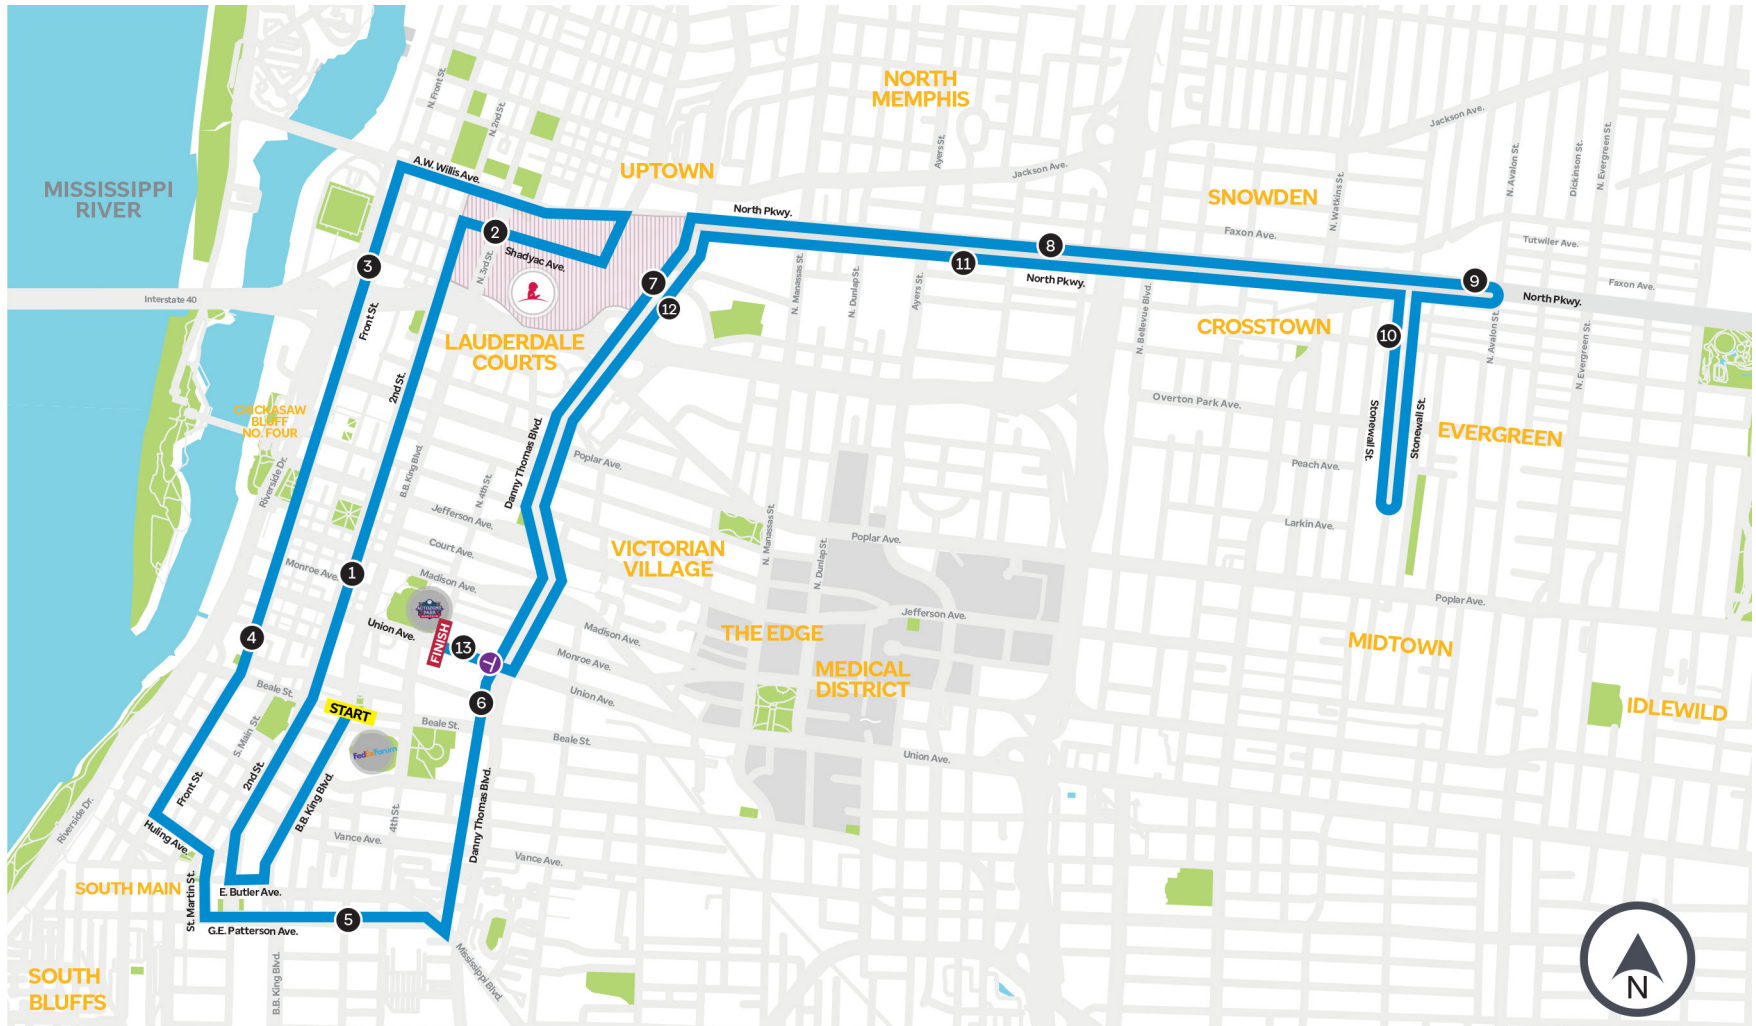

# 2022 HALF MARATHON COURSE MAP AND TURN-BY-TURN

HALF MARATHON START: 8:00 a.m.

MAP KEY

1 Mile Markers

St. Jude Campus

10K Split to Finish

## TURN-BY-TURN

- ▲ **START:** On B.B. King Blvd. near Beale St.
  - Turn right onto E. Butler Ave.
  - Turn right onto 2nd St.
- 1 **MILE 1:** On 2nd St. (just south of Madison Ave.)
  - Turn right onto Shadyac Ave.
  - ↑ Enter St. Jude Children's Research Hospital® Campus
- 2 **MILE 2:** On St. Jude Campus
  - ↶ Turn left on A.W. Willis Ave.
  - ↶ Turn left onto Front St.
- 3 **MILE 3:** On Front St. (just south of Jackson Ave.)
- 4 **MILE 4:** On Front St. (just north of Beale St.)
  - ↶ Turn left onto Huling Ave.
  - Turn right onto St. Martin St.
  - ↶ Turn left onto G.E. Patterson Ave.
- 5 **MILE 5:** On G.E. Patterson Ave. (at intersection with Abel St.)
  - Turn right onto E. Butler Ave.
  - ↶ Turn left onto Danny Thomas Blvd.
- 7 **MILE 6:** On Danny Thomas Blvd. (just south of Union Ave.)
  - ↑ Continue on Danny Thomas Blvd.

- 7 **MILE 7:** On Danny Thomas Blvd. (just north of exit ramp for I-40 West)
  - Turn right onto North Parkway from Danny Thomas Blvd.
- 8 **MILE 8:** On North Parkway (halfway between Decatur St. and N. Waldran Blvd.)
- 9 **MILE 9:** On North Parkway (just west of Avalon St.)
  - ↻ Make a U-Turn at Avalon St. and heads back on North Parkway
  - ↑ Continue on North Parkway
  - ↶ Turn left onto Stonewall St.
  - ↻ Enter the turnaround (at the end of Stonewall St.)
  - ↑ Continue north on Stonewall St.
- 10 **MILE 10:** On Stonewall St. (just north of Forest Ave.)
  - ↶ Turn left onto North Parkway
- 11 **MILE 11:** On North Parkway (just west of Decatur St.)
  - ↶ Turn left onto Danny Thomas Blvd.
- 12 **MILE 12:** On Danny Thomas Blvd. (just north of I-40 ramp)
  - Take exit ramp heading toward Union Ave.
  - Turn right onto Union Ave.
- 13 **MILE 13:** On Union Ave. (near 4th St.)
- **FINISH:** On Union Ave. (near AutoZone Park)