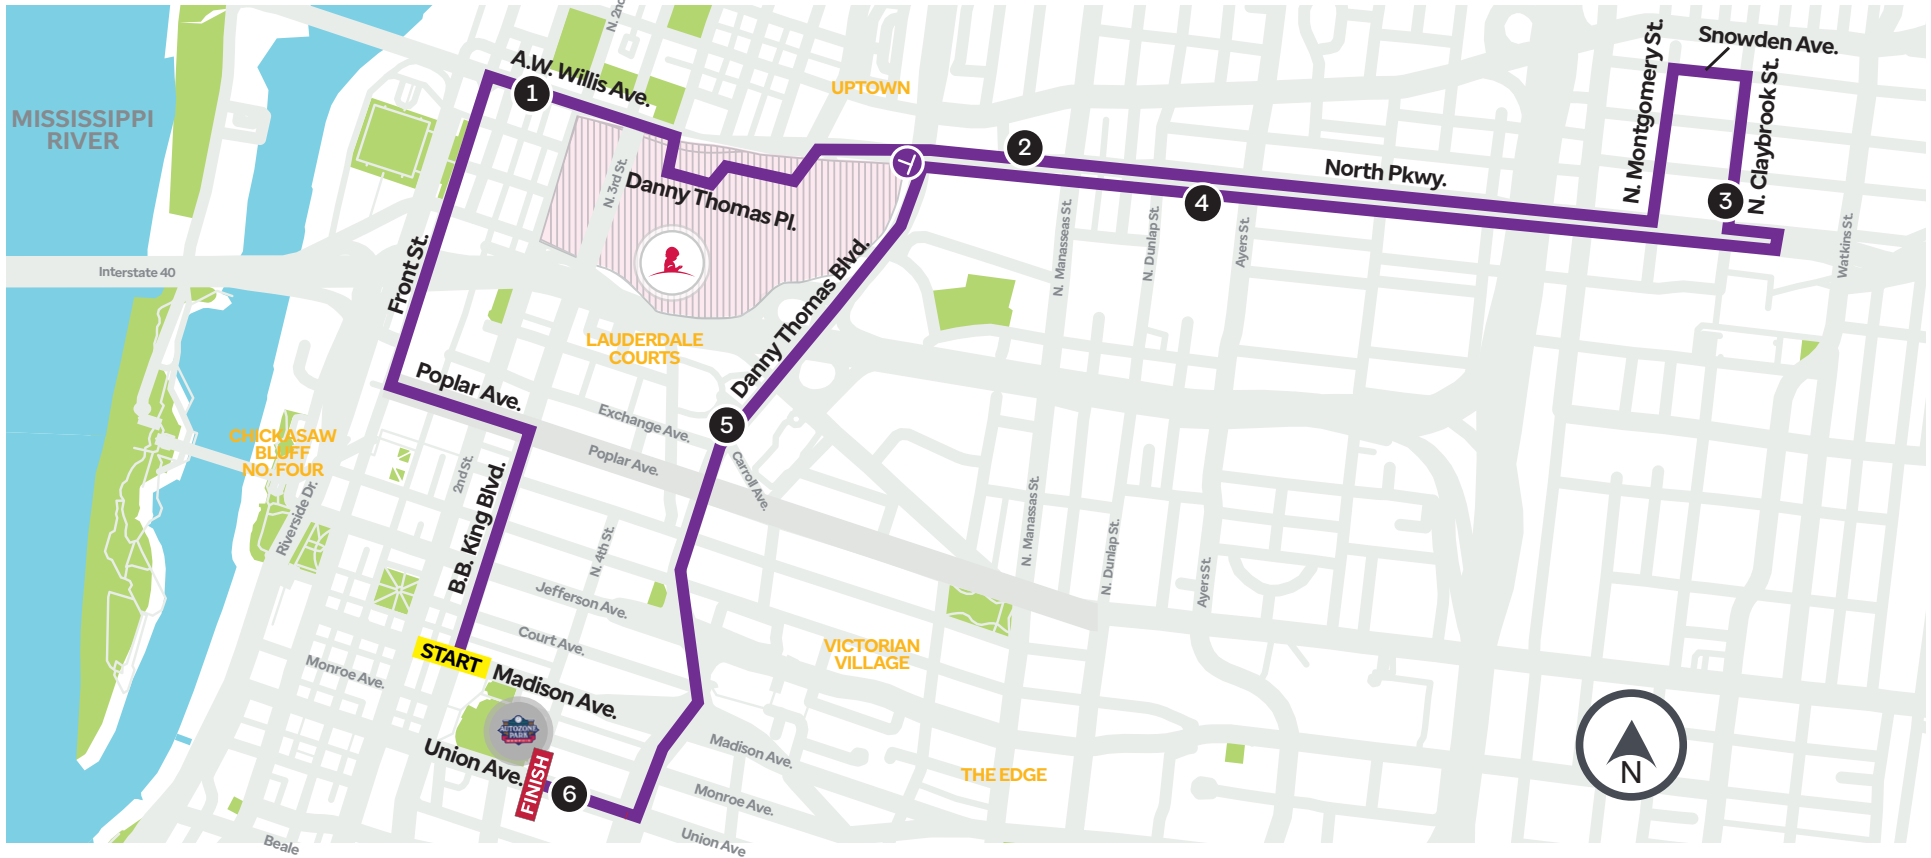

# 2023 10K COURSE MAP AND TURN-BY-TURN

- ▲ **START:** On B.B. King Blvd. at the intersection of Madison Ave.
- ↶ Turn left onto Poplar Ave.
- ↷ Turn right onto Front St.
- ↷ Turn right onto A.W. Willis Ave.
- ① **MILE 1:** On A.W. Willis Ave. (near intersection of Center Ln.)
- ↷ Turn right through the 4th St. Gate into the St. Jude Campus.
- ↶ Turn left onto Danny Thomas Place

- ↑ Follow the route through St. Jude Campus
- ↷ Turn right on A.W. Willis Ave. to exit
- ↷ Turn right onto North Pkwy.
- ② **MILE 2:** On North Pkwy. (near Manassas St.)
- ③ **MILE 3:** On North Pkwy. (near Claybrook St.)
- ↶ Turn left on Montgomery St.
- ↷ Turn right on Snowden Ave.
- ↷ Turn right on Claybrook St.
- ↶ Turn left on North Pkwy.

- ↶ Take the turnaround near Watkins St.
- ↑ Continue west on North Pkwy.
- ④ **MILE 4:** On North Pkwy. (between Ayers St. and Dunlap St.)
- ↶ Turn left on Danny Thomas Blvd.
- ⑤ **MILE 5:** On Danny Thomas Blvd. (near Carroll Ave.)
- ↷ Head up exit ramp toward Union Ave.
- ↷ Turn right onto Union Ave.
- ⑥ **MILE 6:** On Union Ave.
- **FINISH:** On Union Ave., adjacent to AutoZone Park.

**10K START: 7:00 a.m.**

B.B. King Blvd.

**MAP KEY** ① Mile Markers St. Jude Campus 5K Split to Finish

[stjude.org/marathon](http://stjude.org/marathon)

©2023 ALSAC/St. Jude Children's Research Hospital (MCC-10814)