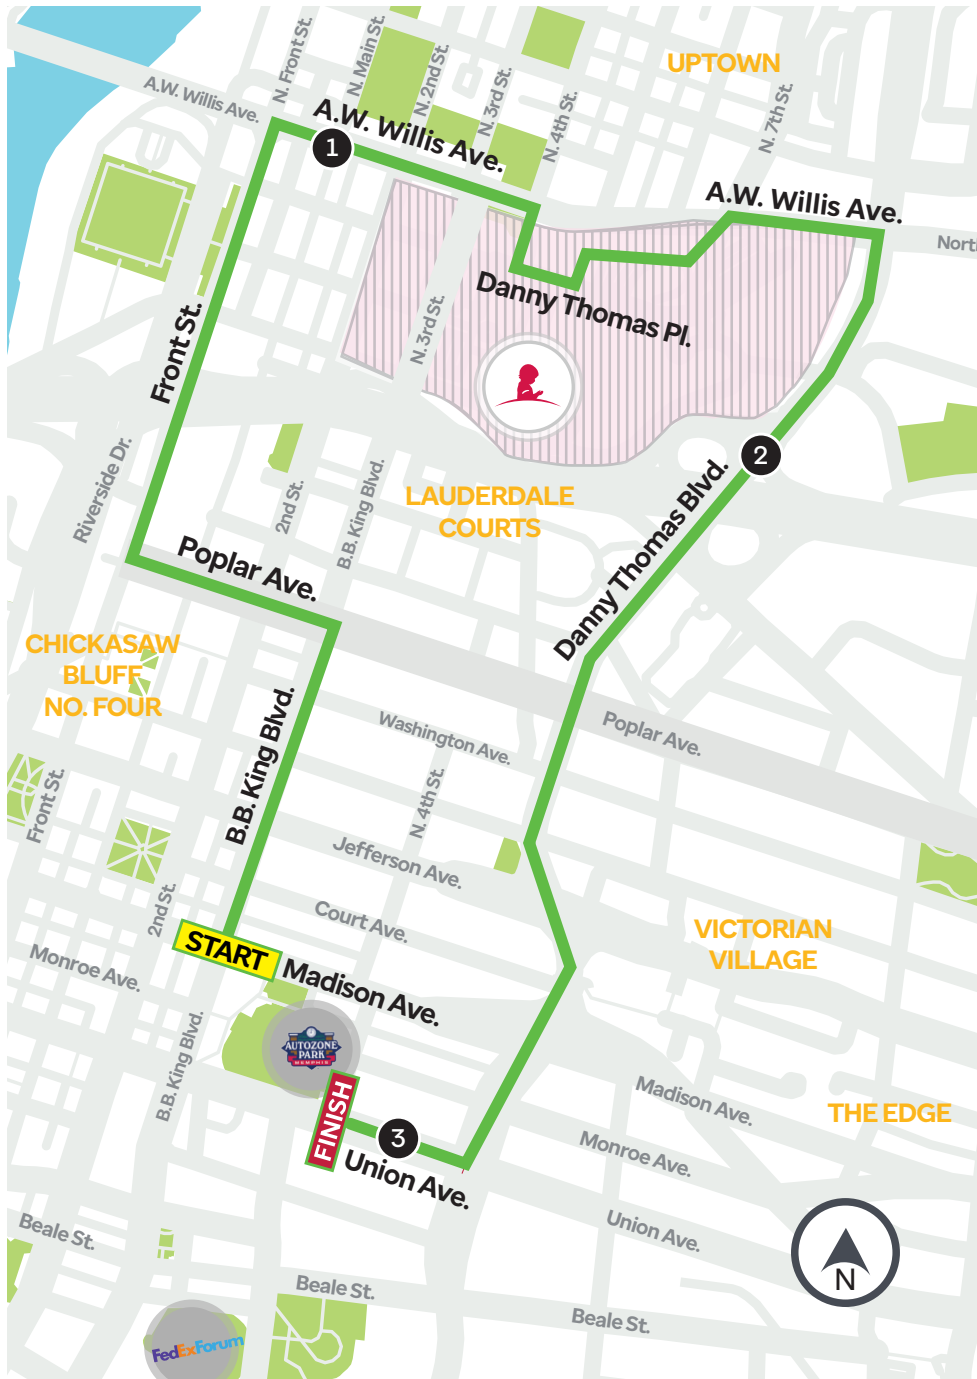

St. Jude Memphis
Marathon® Weekend

Presented by juiceplus+

2023 5K COURSE MAP AND TURN-BY-TURN

- ▲ **START:** On B.B. King Blvd. at the intersection of Madison Ave.
 - ↶ Turn left onto Poplar Ave.
 - Turn right onto Front St.
 - Turn right onto A.W. Willis Ave.
- ① **MILE 1:** On A.W. Willis Ave. (near intersection of Center Ln.)
 - Turn right through the 4th St. Gate into the St Jude Campus.
 - ↶ Turn left onto Danny Thomas Place
 - ↑ Follow the route through St. Jude Campus
 - Turn right onto A.W. Willis Ave.
 - Turn right onto Danny Thomas Blvd.
- ② **MILE 2:** On Danny Thomas Blvd.
 - Head up exit ramp toward Union Ave.
- ③ **MILE 3:** On Union Ave.
- **FINISH:** On Union Ave., adjacent to AutoZone Park.

©2023 ALSAC/St. Jude Children's Research Hospital (MCC-10814)

5K START: 7:00 a.m.

MAP KEY ① Mile Markers St. Jude Campus

stjude.org/marathon