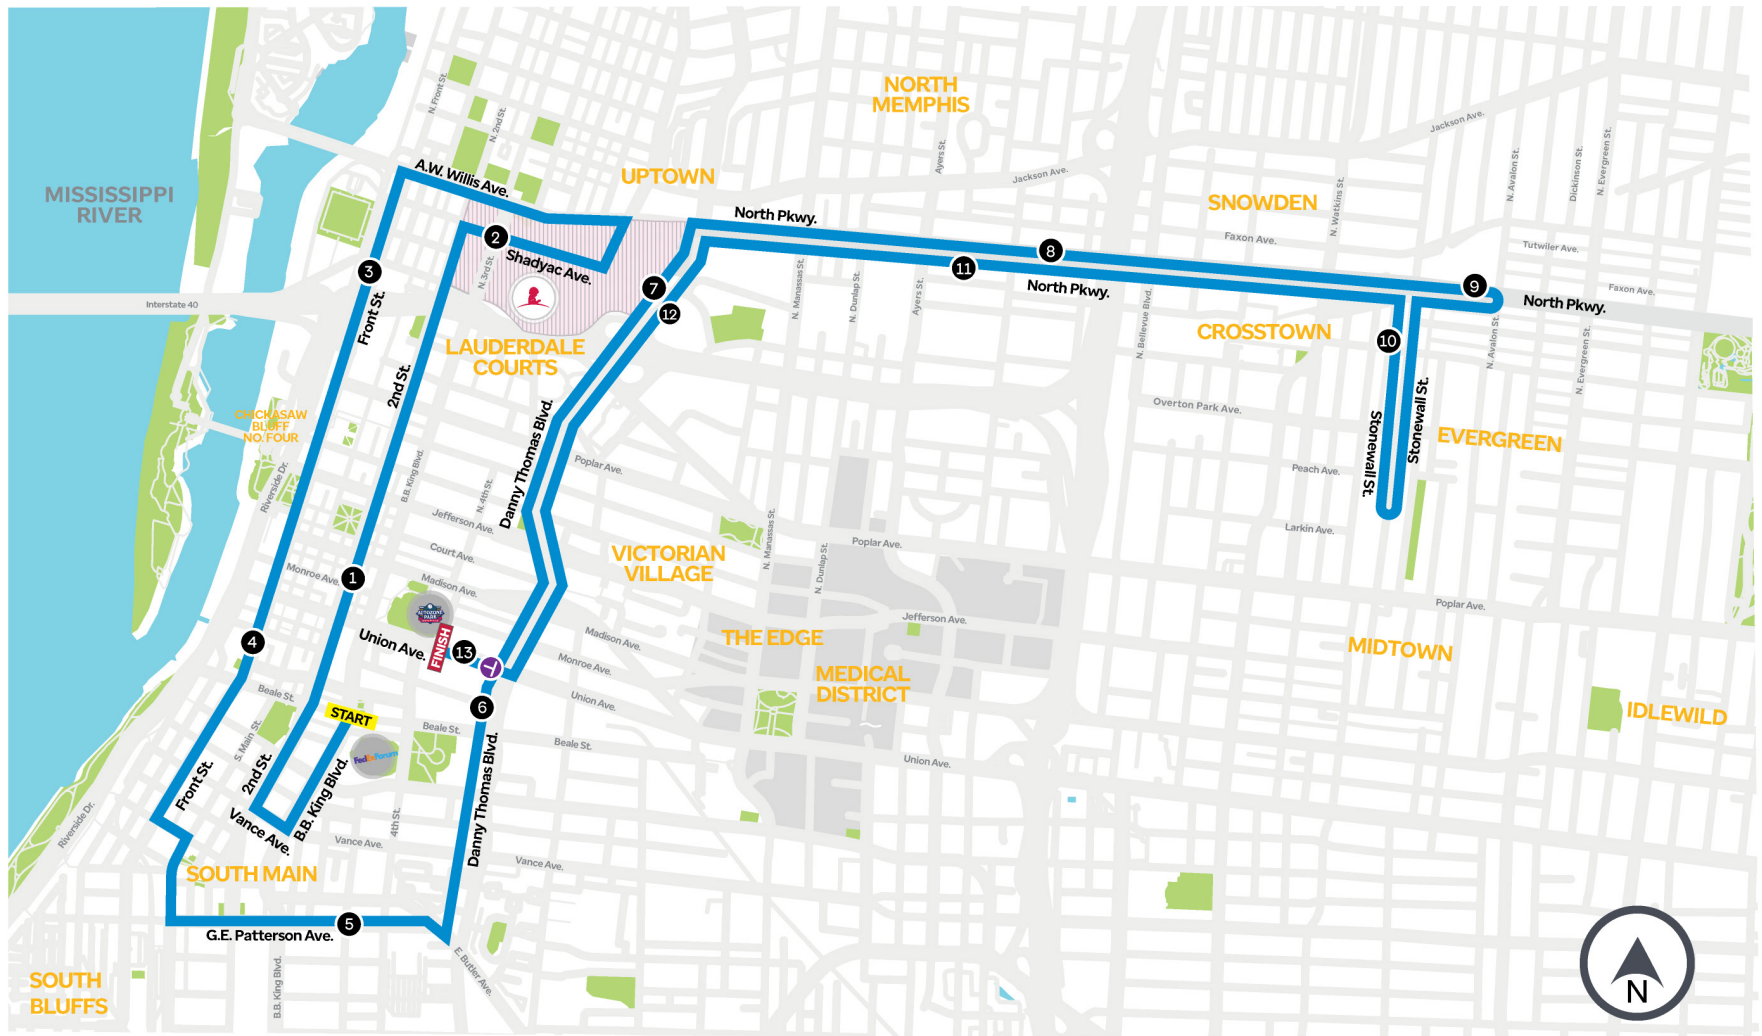

St. Jude Memphis
Marathon® Weekend

Presented By
Juice PLUS+

20
YEARS RUNNING

2021 HALF MARATHON COURSE MAP AND TURN-BY-TURN

HALF MARATHON START: 8:00 a.m.

MAP KEY

1 Mile Markers

St. Jude Campus

10K Split to Finish