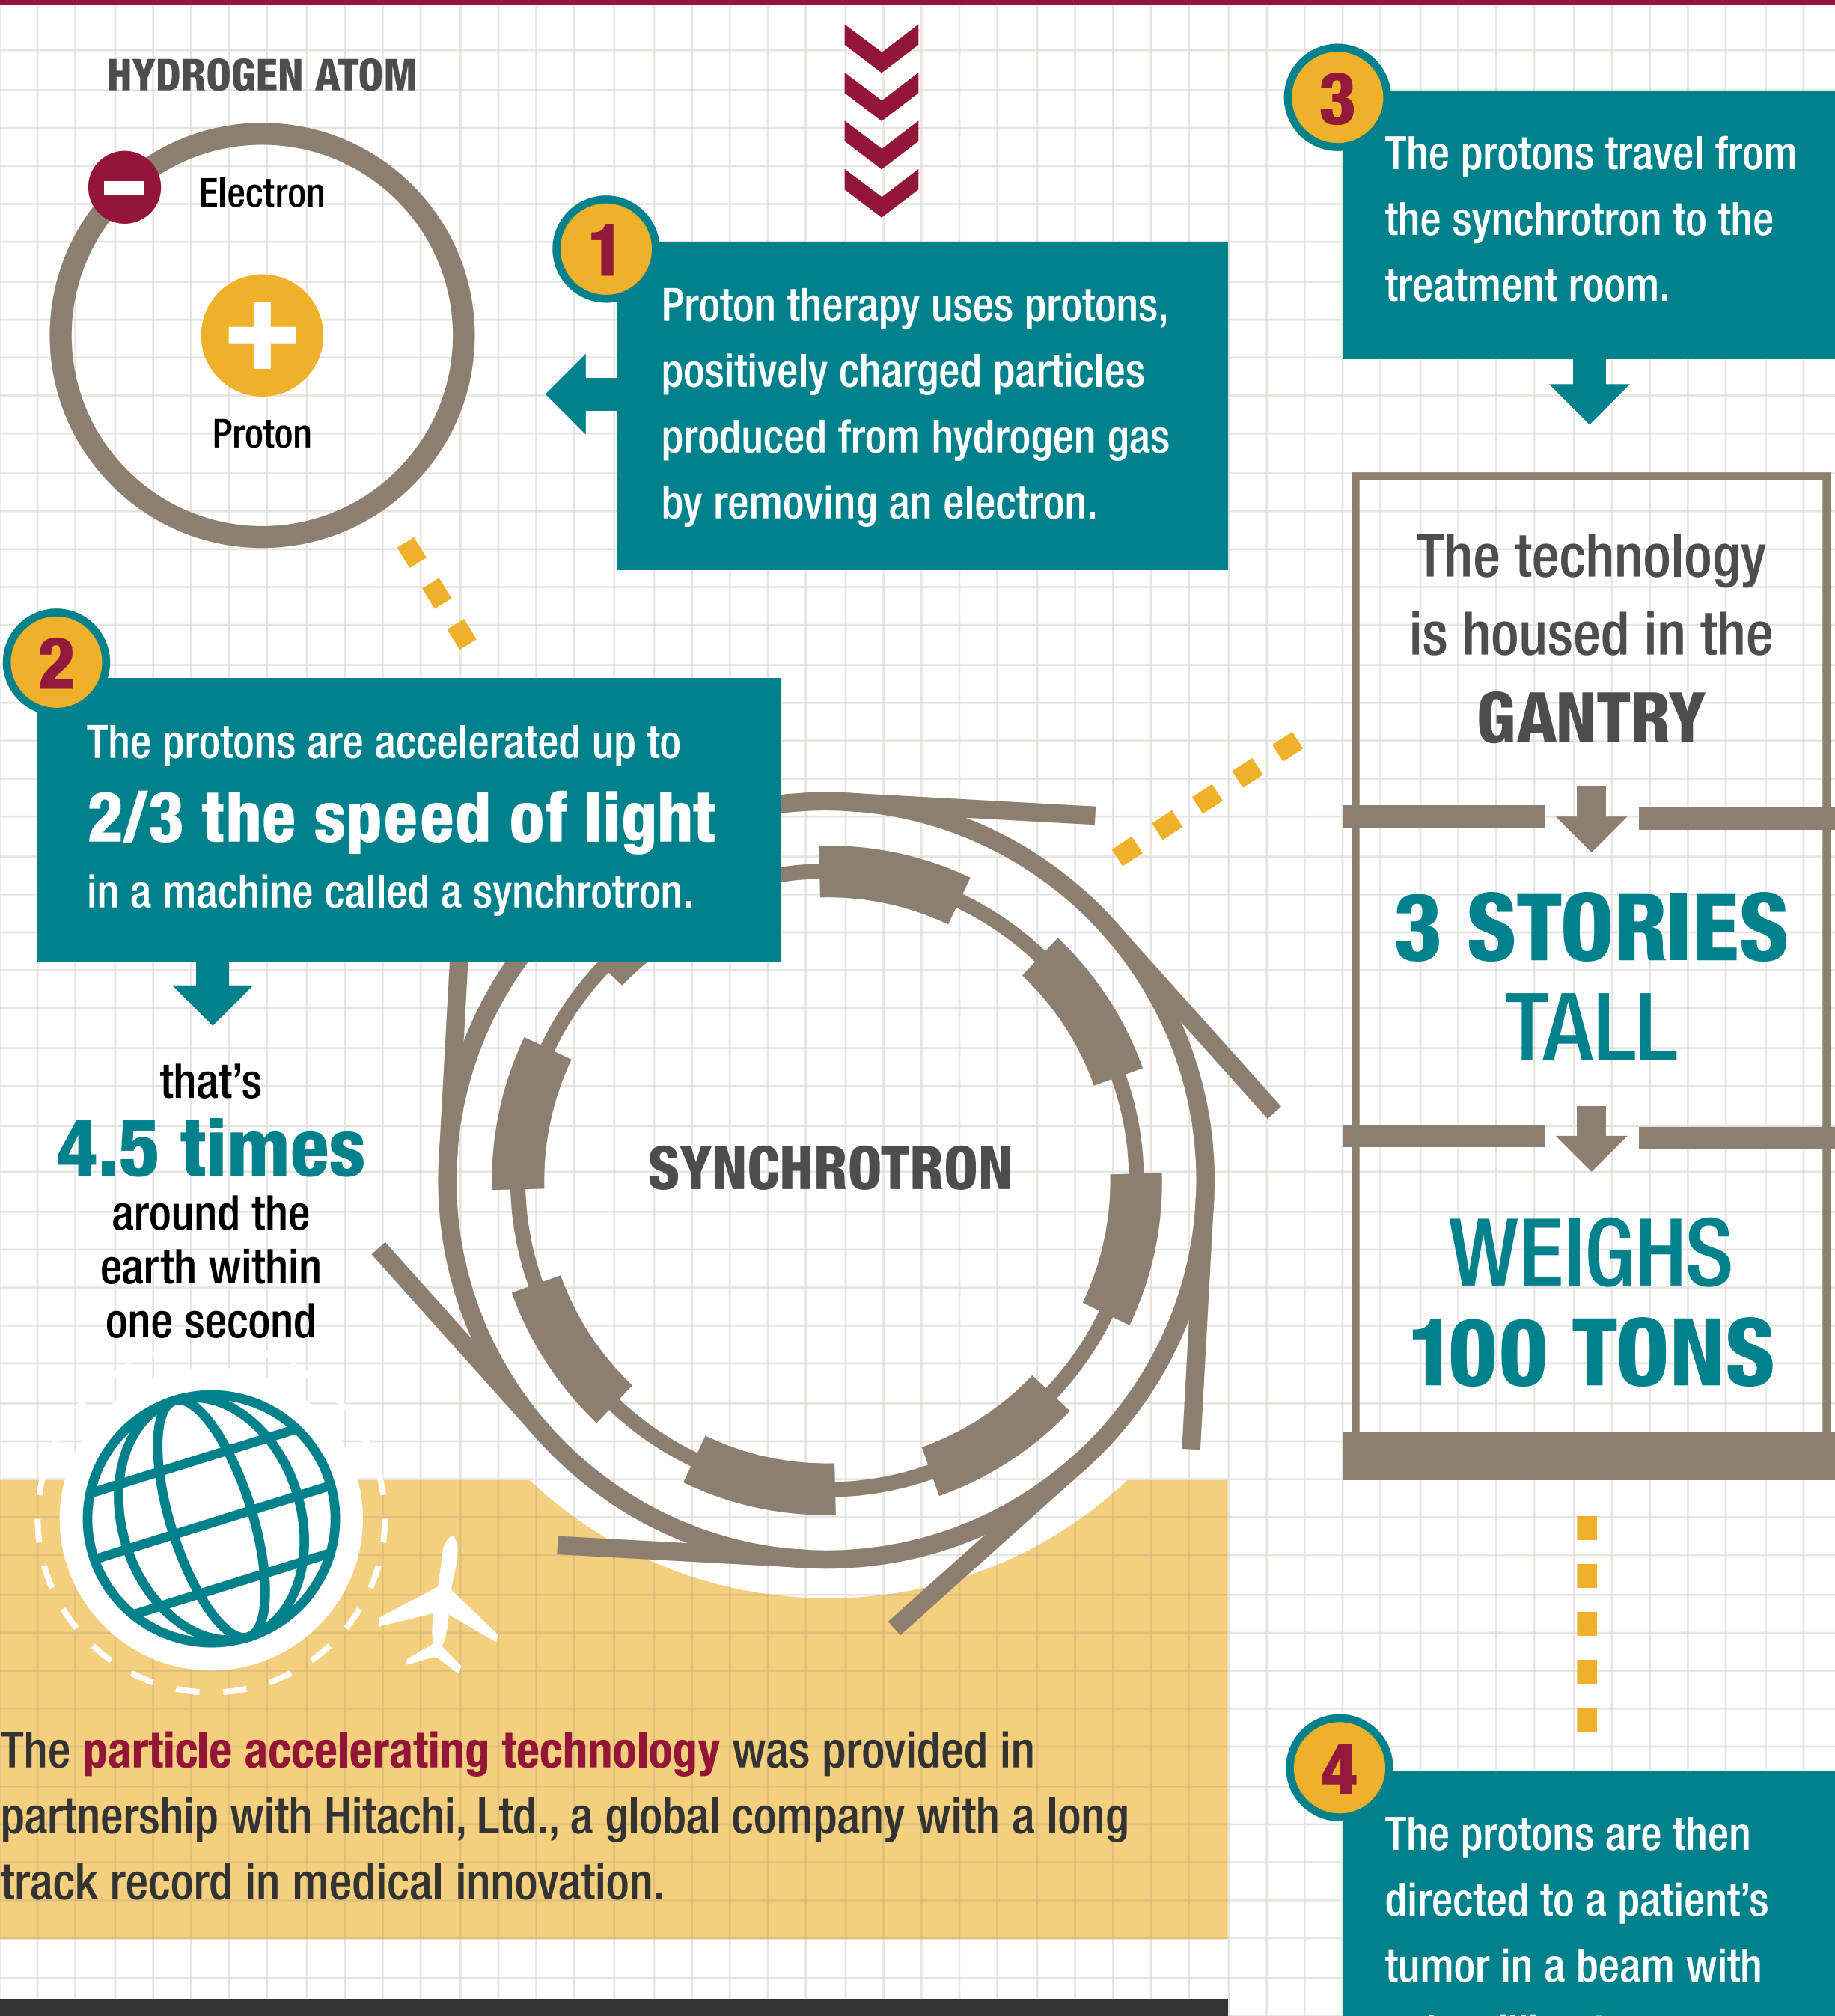

PROTON THERAPY

JUST FOR kids

The St. Jude Red Frog Events Proton Therapy Center is the first of its kind dedicated solely to children.

Proton therapy uses a small, precise beam of radiation to target the tumor, sparing surrounding healthy tissue.

Proton therapy is the most advanced form of radiation available for patients.

Proton therapy will be used to treat a variety of pediatric cancers:

- | | |
|--|--|
| <input checked="" type="checkbox"/> Brain Tumors | <input checked="" type="checkbox"/> Ewing Sarcoma |
| - Medulloblastoma | <input checked="" type="checkbox"/> Hodgkin Lymphoma |
| - Ependymoma | <input checked="" type="checkbox"/> Neuroblastoma |
| - Craniopharyngioma | <input checked="" type="checkbox"/> Retinoblastoma |
| - Low-Grade Gliomas | <input checked="" type="checkbox"/> Rhabdomyosarcoma |

The St. Jude Red Frog Events Proton Therapy Center is the cornerstone of a four-year, \$200 million project to enhance our commitment to innovative research, treatment and collaboration:

Located **60 feet** underground

Constructed over **36 months**

Required **1.5 million** construction (staff) hours

Red Frog Events committed **\$25 million** to the center

TIMELINE

AUG. 24, 2011

St. Jude commits to a new building on campus, which will include one of the most technologically advanced proton therapy systems in the world.